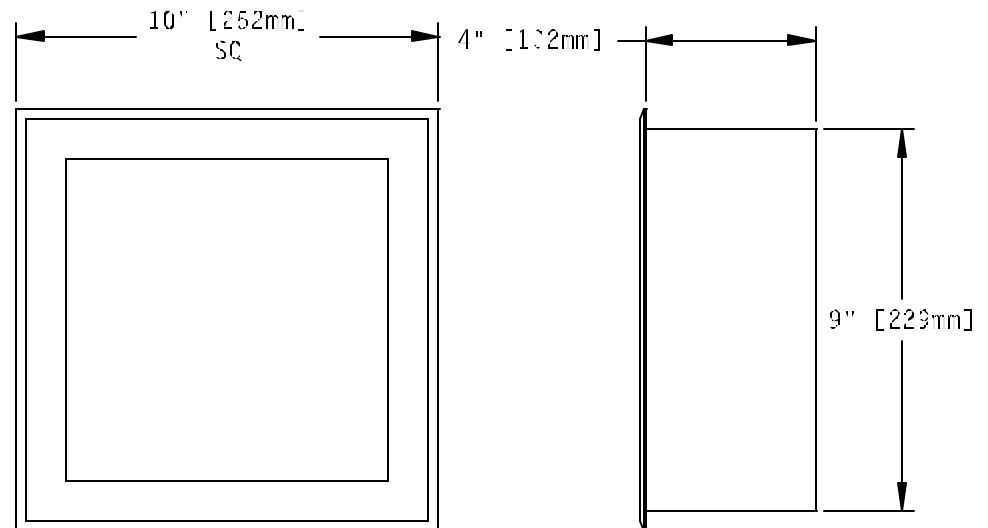

5 Wisconsin Ave.
Norwich, CT 06360
Tel. (860) 887-4550
Fax (860) 887-4534
www.lamphead.com (Product)
www.nutron-mfg.com (Company)

8808 Series Recessed Square Emergency Fixture

Construction : Galv. Steel Housing and Powder Coated Cast Alum. Bezel w/ Polycarbonate Prismatic Lens
Standard Colors: Powder coated White / Black (Custom colors available consult factory for details)

Electronic Specifications:

Input : 120/277 VAC 60HZ, 10W
Output: 6v 10w Halogen Bi -Pin Lamp for 90 min.
Sealed Maintenance Free Lead Calcium Battery 6V 10AH
24 hour recharge after 90 min discharge

UL listed 924- Multiple Listing Available