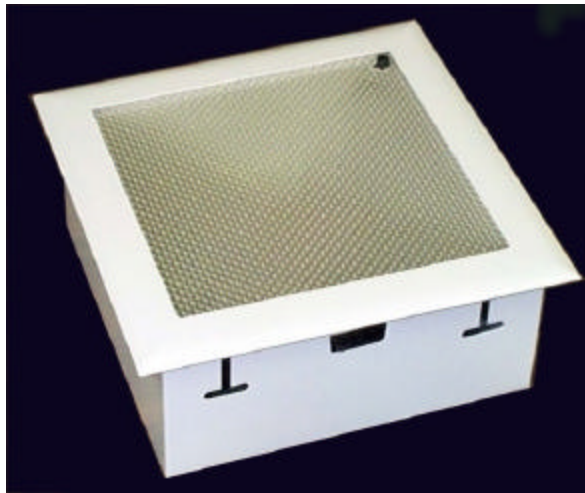

5 Wisconsin Ave.
Norwich, CT 06360
Tel. (860) 887-4550
Fax (860) 887-4534
www.lamphead.com (Product)
www.nutron-mfg.com (Company)

8808 Series Recessed Square Emergency Fixture

Construction : Galv. Steel Housing and Powder Coated Cast Alum. Bezel w/ Polycarbonate Prismatic Lens
Standard Colors: Powder coated White / Black (Custom colors available consult factory for details)

Electronic Specifications:

Input : 120/277 VAC 60HZ, 10W
Output: 6v 10w Halogen Bi -Pin Lamp for 90 min.
Sealed Maintenance Free Lead Calcium Battery 6V 10AH
24 hour recharge after 90 min discharge

UL listed 924- Multiple Listing Available

Options: Brushed Aluminum Bezel , Tamperproof